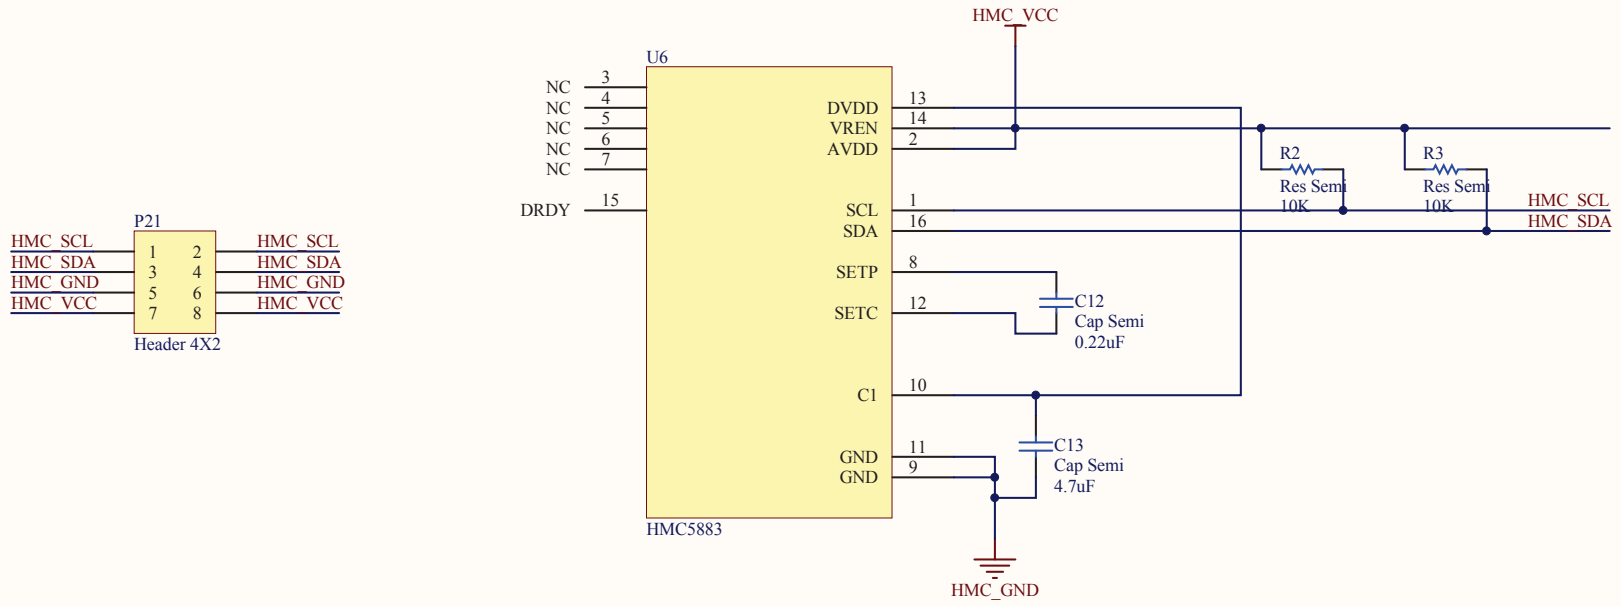

Title		
Size	Number	Revision
A		
Date:	8/2/2012	Sheet of
File:	E:\MyResources\...\Pmod_ADXL345.SchDoc	Drawn By:

Title		
Size	Number	Revision
A		
Date:	8/2/2012	Sheet of
File:	E:\MyResources\...\Pmod_HMC5883.SchDoc	
	Drawn By:	